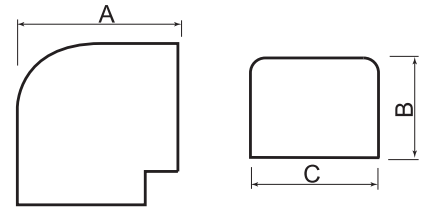

DMS FB

- Mounting ducts and accessories
- Elbow bend 90°

Elbow bends 90° (RAL9002) type DMS FB

Elbow bend 90°

- Paintable and UV-resistant: the colour of the paint should have a clear tone and there must be avoided that the temperature of the painted surface exceeds +60°C. Consult your paint supplier for further information.
- Mounting screws included
- M1 fire class

Material

- PVC

Color

- Ivory (RAL 9002)

	Dimensions		
	A [mm]	B [mm]	C [mm]
DMS FB 070	115	70	75
DMS FB 105	150	80	110
DMS FB 150	195	85	155

Order example

DMS FB 070

Explanation

DMS FB = Type Elbow 90°

070 = Width

Package

- Box 10 pieces
- Available per piece
- Price per piece