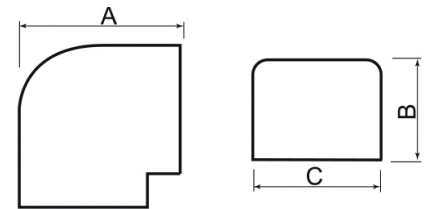

DMS-W FB

- Mounting ducts and accessories
- Elbow bend 90°

Elbow bends 90° (RAL9003) type DMS-W FB

Elbow bend 90°

- Paintable and UV-resistant: the colour of the paint should have a clear tone and there must be avoided that the temperature of the painted surface exceeds +60°C. Consult your paint supplier for further information.
- Mounting screws included
- M1 fire class

Material

- PVC

Color

- White (RAL 9003)

	Dimensions		
	A [mm]	B [mm]	C [mm]
DMS-W FB 070	115	70	75
DMS-W FB 105	150	80	110

Order example

DMS-W FB 070

Explanation

DMS-W FB = Type Elbow 90°

070 = Width

Package

- Box 10 pieces
- Available per piece
- Price per piece