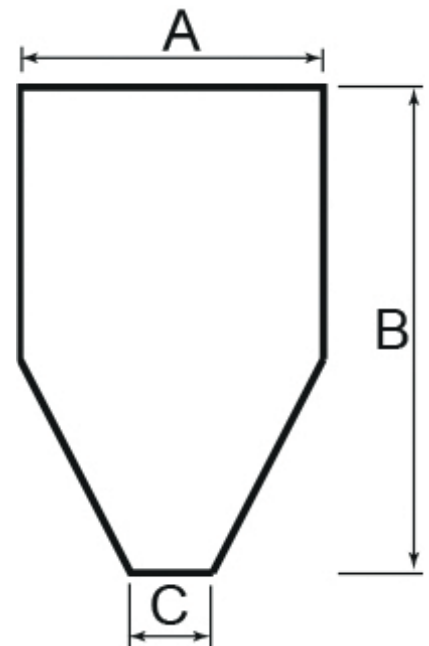

DMS DE

- Mounting ducts and accessories
- End piece

End pieces (RAL9002) type DMS DE

End piece

- Paintable and UV-resistant: the colour of the paint should have a clear tone and there must be avoided that the temperature of the painted surface exceeds +60°C. Consult your paint supplier for further information.
- Mounting screws included
- M1 fire class

Material

- PVC

Color

- Ivory (RAL 9002)

	Dimensions		
	A [mm]	B [mm]	C [mm]
DMS DE 070	75	109	55
DMS DE 105	110	110	55
DMS DE 150	155	150	53

Order example

DMS DE 070

Explanation

DMS DE = Type end piece

070 = Width

Package

- Box 10 pieces
- Available per piece
- Price per piece