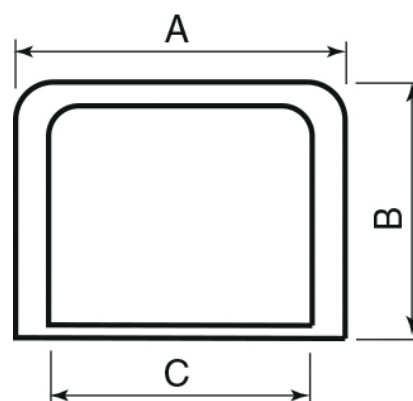

- Mounting ducts and accessories
- Flat wall rosette

Flat wall rosettes (RAL9002) type DMS FR

Flat wall rosette

- Paintable and UV-resistant: the colour of the paint should have a clear tone and there must be avoided that the temperature of the painted surface exceeds +60°C. Consult your paint supplier for further information.
- Mounting screws included
- M1 fire class

Material

- PVC

Color

- Ivory (RAL 9002)

	Dimensions		
	A [mm]	B [mm]	C [mm]
DMS FR 070	115	90	70
DMS FR 105	150	100	105
DMS FR 150	190	110	150

Order example

DMS FR 070

Explanation

DMS FR = Type flat wall rosette

070 = Width

Package

- Box 10 pieces
- Available per piece
- Price per piece