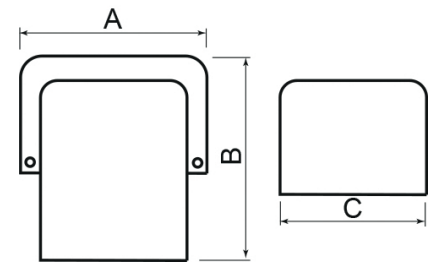

DMS-W WC

- Mounting ducts and accessories
- Wall passage

Wall passages (RAL9003) type DMS-W WC

Wall passage

- Paintable and UV-resistant: the colour of the paint should have a clear tone and there must be avoided that the temperature of the painted surface exceeds +60°C. Consult your paint supplier for further information.
- Mounting screws included
- M1 fire class

Material

- PVC

Color

- White (RAL 9003)

	Dimensions		
	A [mm]	B [mm]	C [mm]
DMS-W WC 070	110	180	70
DMS-W WC 105	145	190	105

Order example

DMS-W WC 070

Explanation

DMS-W WC = Type wall passage

070 = Width

Package

- Box 10 pieces
- Available per piece
- Price per piece