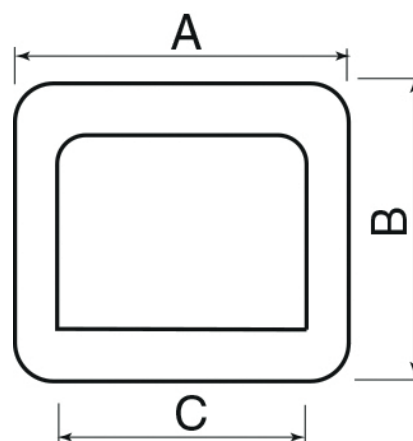

## Wall rosettes (RAL9003) type DMS-W WR

### Material

- PVC

### Color

- White (RAL 9003)

	Dimensions		
	A [mm]	B [mm]	C [mm]
DMS-W WR 070	115	110	70
DMS-W WR 105	150	120	105

#### DMS-W WR 070

Explanation

**DMS-W WR** = Type wall rosette

**070** = Width