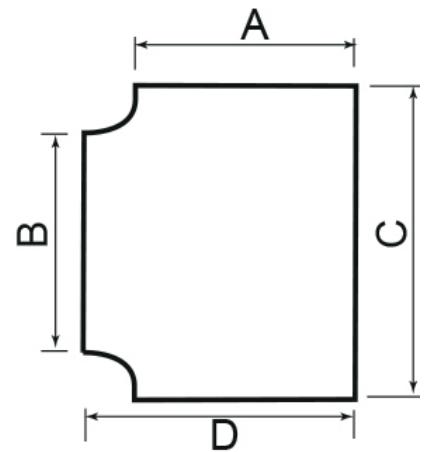

DMS TJ

- Mounting ducts and accessories
- T-joint

T-joints (RAL9002) type DMS TJ

T-joint

- Paintable and UV-resistant: the colour of the paint should have a clear tone and there must be avoided that the temperature of the painted surface exceeds +60°C. Consult your paint supplier for further information.
- Mounting screws included
- M1 fire class

Material

- PVC

Color

- Ivory (RAL 9002)

	Dimensions			
	A [mm]	B [mm]	C [mm]	D [mm]
DMS TJ 105	105	105	200	154
DMS TJ 150	150	150	250	200

Package

- Box 10 pieces
- Available per piece
- Price per piece