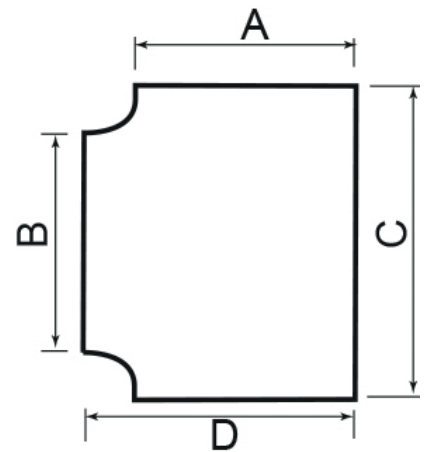

DMS-W TJ

- Mounting ducts and accessories
- T-joint

T-joints (RAL9003) type DMS-W TJ

T-joint

- Paintable and UV-resistant: the colour of the paint should have a clear tone and there must be avoided that the temperature of the painted surface exceeds +60°C. Consult your paint supplier for further information.
- Mounting screws included
- M1 fire class

Material

- PVC

Color

- White (RAL 9003)

Dimensions				
	A [mm]	B [mm]	C [mm]	D [mm]
DMS-W TJ 105	105	105	200	154

Package

- Box 10 pieces
- Available per piece
- Price per piece