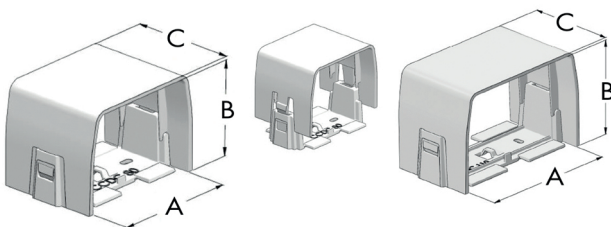

**DMS-B CLICK
CP**

- Mounting ducts and accessories
- Connection piece

Connection pieces (RAL9005) type DMS-B CLICK CP

Connection piece for DMS-B CLICK

- Heat resistant up to 90°C
- UV resistant
- No screws needed (clicking system)
- M1 fire class

Material

- ASA

Color

- Black (RAL 9005)

	Dimensions		
	A [mm]	B [mm]	C [mm]
DMS-B CLICK CP 080	80	60	66
DMS-B CLICK CP 110	110	75	71

Order example

DMS-B CLICK CP 080

Explanation

DMS-B CLICK CP = Type of connection piece

080 = Width

J.05

Air conditioning
accessories

Package

- Box of 6 pieces
- Available per piece
- Price per piece