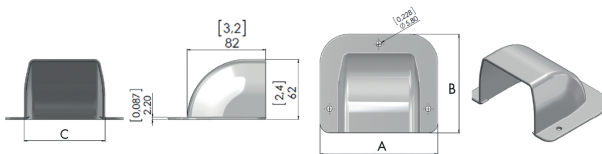

**DMS-B CLICK
WC**

- Mounting ducts and accessories
- Wall passage

Wall passages (RAL9005) type DMS-B CLICK WC

Wall passage

- Heat resistant up to 90°C
- UV resistant
- No screws needed (clicking system)
- M1 fire class

Material

- ASA

Color

- Black (RAL 9005)

	Dimensions		
	A [mm]	B [mm]	C [mm]
DMS-B CLICK WC 080	123	102	84
DMS-B CLICK WC 110	152	115	114

Order example

DMS-B CLICK WC 080

Explanation

DMS-B CLICK WC = Type of wall passage

080 = Width

Package

- Box of 10 pieces
- Available per piece
- Price per piece