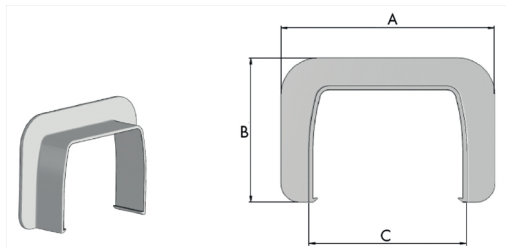

DMS-B CLICK FR

- Mounting ducts and accessories
- Flat wall rosette

Flat wall rosettes (RAL9005) type DMS-B CLICK FR

Finishing piece for passage through a flat wall

- Heat resistant up to 90°C
- UV resistant
- No screws needed (clicking system)
- M1 fire class

Material

- ASA

Color

- Black (RAL 9005)

	Dimensions		
	A [mm]	B [mm]	C [mm]
DMS-B CLICK FR 080	114	77	84
DMS-B CLICK FR 110	144	92	114

Order example

DMS-B CLICK FR 080

Explanation

DMS-B CLICK FR = Type of flat wall rosette

080 = Width

J.05

Air conditioning
accessories

Package

- Box of 10 pieces
- Available per piece
- Price per piece