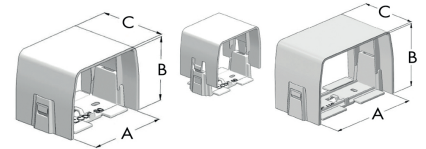

**DMS-W CLICK
CP**

- Mounting ducts and accessories
- Connection piece

Connection pieces (RAL9003) type DMS-W CLICK CP

Connection piece for DMS-W CLICK

- Paintable and UV-resistant connection piece: The colour of the paint should have a clear tone. It must be avoided that the temperature of the painted surface exceeds +60°C. Please contact your paint supplier for further information.
- No screws needed (clicking system)
- M1 fire class

Material

- PVC

Color

- White (RAL 9003)

	Dimensions		
	A [mm]	B [mm]	C [mm]
DMS-W CLICK CP 080	80	60	66
DMS-W CLICK CP 110	110	75	71

Order example

DMS-W CLICK CP 080

Explanation

DMS-W CLICK CP = Type of connection piece

080 = Width

Package

- Box of 6 pieces
- Available per piece
- Price per piece