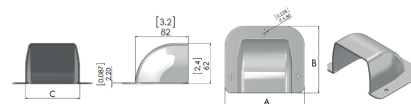

**DMS-W CLICK
WC**

- Mounting ducts and accessories
- Wall passage

Wall passages (RAL9003) type DMS-W CLICK WC

Wall passage

- Paintable and UV-resistant wall passage: The colour of the paint should have a clear tone. It must be avoided that the temperature of the painted surface exceeds +60°C. Please contact your paint supplier for further information.
- No screws needed (clicking system)
- M1 fire class

Material

- PVC

Color

- White (RAL 9003)

	Dimensions		
	A [mm]	B [mm]	C [mm]
DMS-W CLICK WC 080	123	102	84
DMS-W CLICK WC 110	152	115	114

Order example

DMS-W CLICK WC 080

Explanation

DMS-W CLICK WC = Type of wall passage

080 = Width

Package

- Box of 10 pieces
- Available per piece
- Price per piece