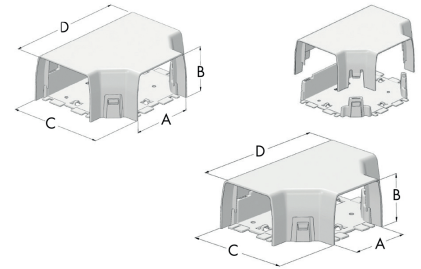

**DMS-W CLICK
TJ**

- Mounting ducts and accessories
- T-piece

T-pieces (RAL9003) type DMS-W CLICK TJ

T-piece

- Paintable and UV-resistant T-piece: The colour of the paint should have a clear tone. It must be avoided that the temperature of the painted surface exceeds +60°C. Please contact your paint supplier for further information.
- No screws needed (clicking system)
- M1 fire class

Material

- PVC

Color

- White (RAL 9003)

	Dimensions			
	A [mm]	B [mm]	C [mm]	D [mm]
DMS-W CLICK TJ 080	80	60	135	180
DMS-W CLICK TJ 110	110	75	166	213

Order example

DMS-W CLICK TJ 080

Explanation

DMS-W CLICK TJ = Type of T-piece

080 = Width

Package

- Box of 6 pieces
- Available per piece
- Price per piece