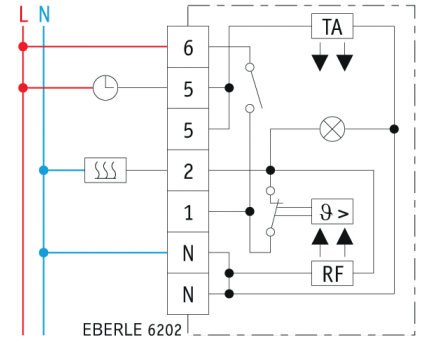

EBERLE 6202

— Thermostat
— Thermostat, Bi-metal

Room thermostats type EBERLE 6202

Thermostat for 2-point regulation

Brand

- Eberle

Application

- Electrical heaters

Specifications

- Temperature range: 5 to 30°C
- Contact 250 V AC - 10 (4) A
- On/off switch with signalisation

Mounting

- Wall

Technical data

- IP 30

Dimensions

- (W x H x D) mm : 75 x 75 x 25,5