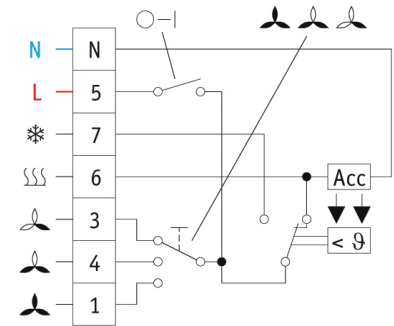

- Thermostat
- Thermostat, Bi-metal

Room thermostats type EBERLE 7011

Thermostat for split systems (cooling or heating)

Brand

- Eberle

Application

- Splits systems
- 2-pipe fan coils

Specifications

- Temperature range: 5 to 30°C
- Contact 250 V AC - 6 (3) A
- On/off switch
- 3-speed switch

Mounting

- Wall

Technical data

- IP 30

Dimensions

- (W x H x D) mm : 127,5 x 75 x 28,6