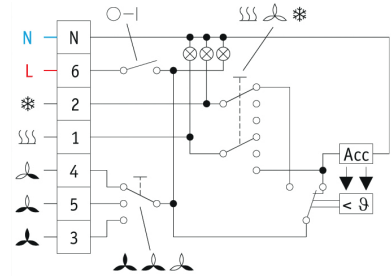

EBERLE 7004

- Thermostats
- Thermostat, Bi-metal

Room thermostats type EBERLE 7004

Thermostat for split systems

Brand

- Eberle

Application

- Split systems
- 4-pipe fan coils

Specifications

- Temperature range: 5 to 30°C
- Contact 250 V AC - 6 (3) A
- On/off switch
- 3-speed switch
- Cooling/ventilation/heating switch with indicator

Mounting

- Wall

Technical data

- IP 30

Dimensions

- (W x H x D) mm : 127,5 x 75 x 28,6

Electrical diagram