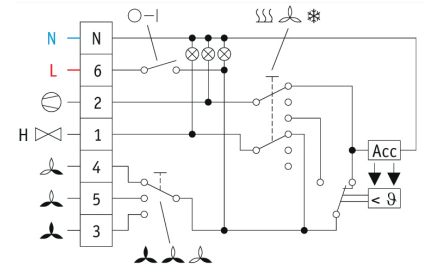

EBERLE 7006

- Thermostats
- Thermostat, Bi-metal

Room thermostats type EBERLE 7006

Thermostat for split systems (heat pump)

Brand

- Eberle

Application

- Split systems heat pump
- 4-pipe fan coils

Specifications

- Temperature range: 5 to 30°C
- Contact 250 V AC - 6 (3) A
- On/off switch
- Cooling/ventilation/heating switch with indicator
- 3-speed switch

Mounting

- Wall

Technical data

- IP 30

Dimensions

- (W x H x D) mm : 127,5 x 75 x 28,6