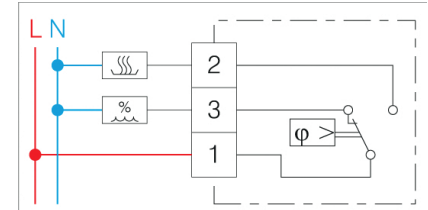

EBERLE 6001

- Humidistats
- Hygostat, Electronic

Room hygrometers type EBERLE 6001

Room hygrometer with switch contact

Brand

- Eberle

Application

- Domestic humidity control

Specifications

- Humidity range: 35 to 100 % RH
- Supply voltage: 24 V or 230 V AC
- Switch contact 250 V AC - 5 (0,2) A

Mounting

- Wall

Technical data

- IP 30

Dimensions

- (W x H x D) mm : 75 x 75 x 25,5