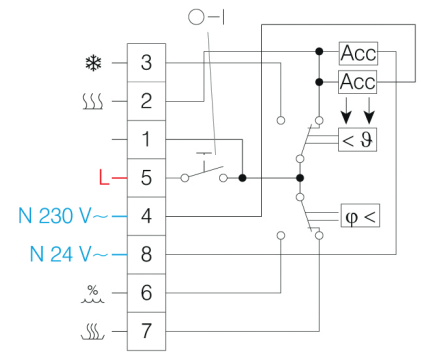

EBERLE 7001

- Thermostats and humidistats
- Thermostat + hygostat

Room thermostat and hygostats type EBERLE 7001

Combined hygostat and thermostat

Brand

- Eberle

Application

- Domestic humidity and temperature control

Specifications

- Humidity range: 35 to 100% RH
- Switch contact 250 V AC - 5 (0,2) A
- Temperature range: 5 to 30°C
- Switch contact 250 V AC - 5 (2) A
- On/off switch

Mounting

- Wall

Technical data

- IP 30

Dimensions

- (W x H x D) mm : 127,5 x 75 x 27