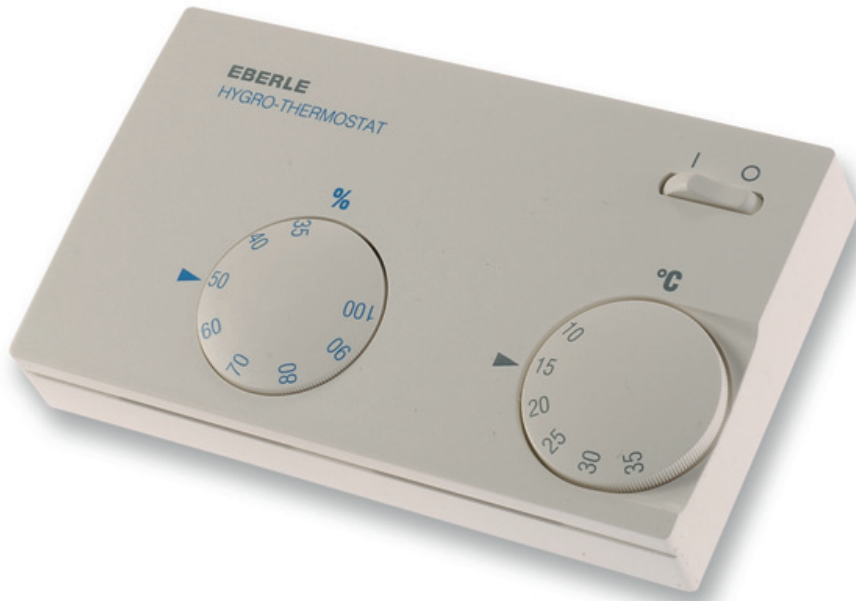

EBERLE 7001

- Thermostats and humidistats
- Thermostat + hygostat

Room thermostat and hygostats type EBERLE 7001

Combined hygostat and thermostat

Brand

- Eberle

Application

- Domestic humidity and temperature control

Specifications

- Humidity range: 35 to 100% RH
- Switch contact 250 V AC - 5 (0,2) A
- Temperature range: 5 to 30°C
- Switch contact 250 V AC - 5 (2) A
- On/off switch

Mounting

- Wall

Technical data

- IP 30

Dimensions

- (W x H x D) mm : 127,5 x 75 x 27