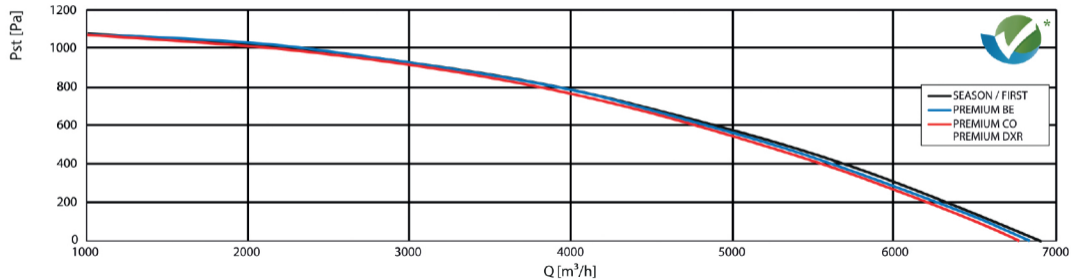

HEXAMOTION-S 60

— SEASON / FIRST
— PREMIUM BE
— PREMIUM CO
— PREMIUM DXR