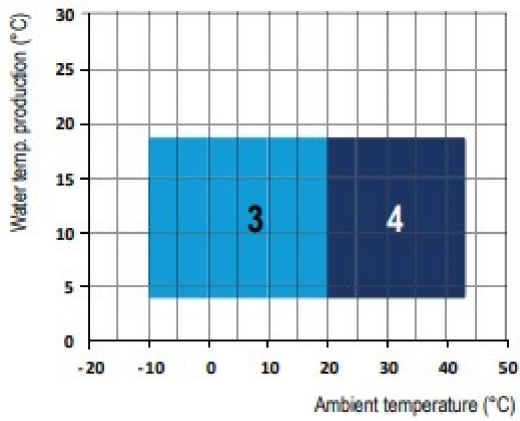

(SA/SE versions)

(HA/HE versions)

(RV versions Only)

- 1** Heating mode
- 2** Heating mode with head pressure control (DCCF)
- 3** Cooling with head pressure control (DCCF)
- 4** Cooling mode