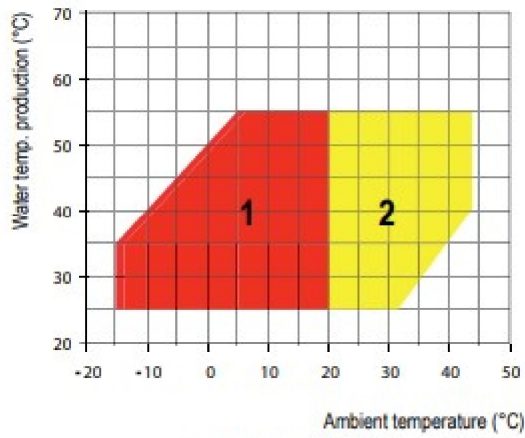

(SA/SE versions)

(HA/HE versions)

(RV versions Only)

- 1** Heating mode
- 2** Heating mode with head pressure control (DCCF)
- 3** Cooling with head pressure control (DCCF)
- 4** Cooling mode