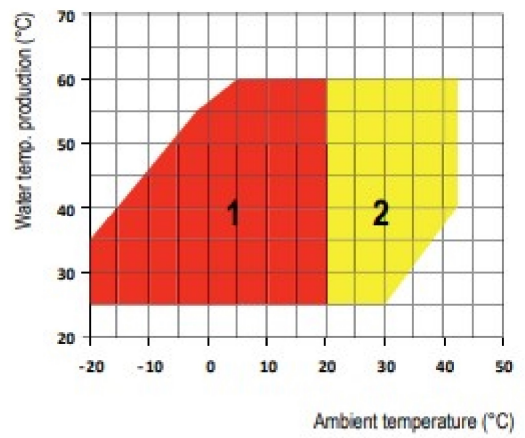

(SA/SE versions)

(HA/HE versions)

(RV versions Only)

- 1** Heating mode
- 2** Heating mode with head pressure control (DCCF)
- 3** Cooling with head pressure control (DCCF)
- 4** Cooling mode