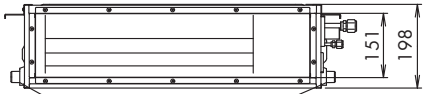

View R (Rear view)

Drain port
 (VP25: ID25mm, OD32mm)