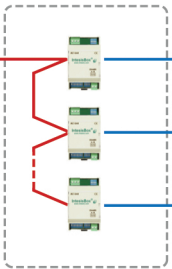

MODBUS Network

BMS/Central
Controller

Max. 63
MODBUS Interface

The MODBUS Interface can be used with
or without Wired Remote Controller.

VRF Indoor unit

VRF Indoor unit

Split Indoor unit

Wired Remote
Controller